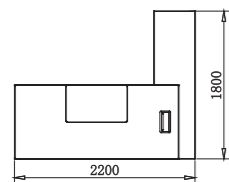

Model:BS-D2810
Site:2800Wx2000Dx750H

Model:BS-D2810
Site:2800Wx2000Dx750H

Executive Desk structure diagram

Model: BS-Z2290
 Size: 2200Wx1800Dx750H

Model:BS-Z2290
Site:2200Wx1800Dx750H

Model:BS-Z2290
Site:2200Wx1800Dx750H