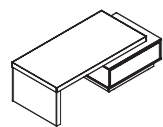

Coffee Table

Model:BS-C1460
Sile:1400Wx600Dx450H