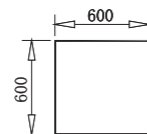

Model:BS-C6060
Site:600Wx600Dx450H