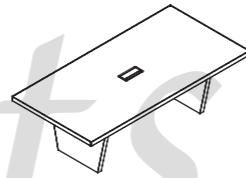

Model:BS-X1680
Sile:1600Wx800Dx750H

Meeting Table

Model:BS-H4815
Sile:4800Wx1500Dx750H

Model:BS-H3612
Sile:3600Wx1200Dx750H

Model:BS-H2412
Sile:2400Wx1200Dx750H

Cabinet

Model:BS-W2640
Sile:2800Wx400Dx2000H
Model:BS-W3040
Sile:3000Wx400Dx2000H
Model:BS-W3240
Sile:3200Wx400Dx2000H