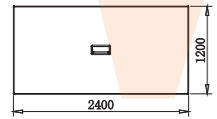

Boss series

With high grade material, comfortable and elegant color, and reasonable layout, it adds more elegant tastes to your conference life. We will regard the "tireless innovation and continuous development"

Model:BS-H2412
Site:2400Wx1200Dx750H