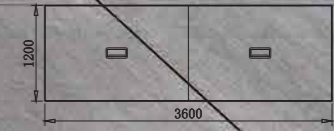

Model:BS-H3612
Site:3600Wx1200Dx750H