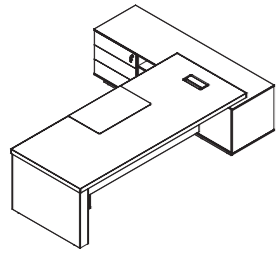

Executive Desk

Model:BS-D2810
Sile:2800Wx2000Dx750H
Model:BS-D2610
Sile:2600Wx2000Dx750H
Model:BS-D2410
Sile:2400Wx2000Dx750H