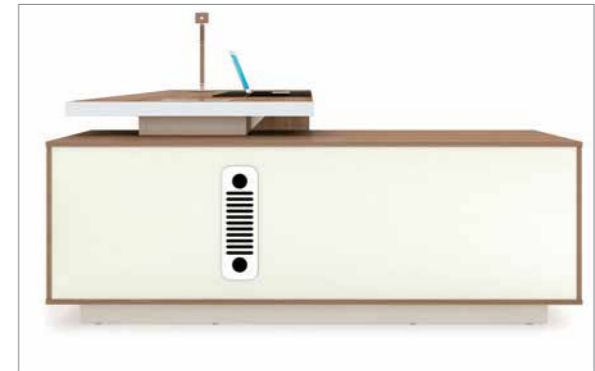

1, Multi-function cable box, Built-in power, data interface

2, Function side return, Built-in wire system, storage

3, thickening desktop, aluminum edgebanding

Boss series

Decision maker table
Color changeable, new style, fashion, fresh,
relaxed to build a beautiful presentation