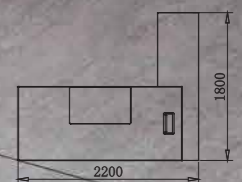

Model:BS-D2810
Site:2800Wx2000Dx750H

Model:BS-D2810
Site:2800Wx2000Dx750H

Executive Desk structure diagram

Model: BS-Z2290
 Size: 2200Wx1800Dx750H

Model:BS-Z2290
Site:2200Wx1800Dx750H

Model:BS-Z2290
Site:2200Wx1800Dx750H