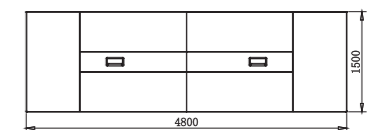

Meeting Table structure diagram

Model:BS-H4815
Size:4800Wx1500Dx750H

Vero

F

Boss series

Being elegant ,noble,series for meeting made by can stand any critical quality tests and show their flawless aspects. They have changed the ideas of people about the prducts for meeting and enlarged the view for an advanced wouking environment.