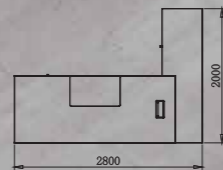

To give the product a low-key, steady visual senses

Imitation wood board with aluminum alloy edge,

with security corner metal parts, fine details

It shows we pursue a perfect quality.

ES-16

ES-15

Model:BS-D2810
Site:2800Wx2000Dx750H

Model: BS-D2810
Size: 2800Wx2000Dx750H

Executive Desk structure diagram

Model:BS-D2810
Site:2800Wx2000Dx750H

Boss series

L" shape as the basic elements of structure,
More simple and full of aesthetic taste, the
whole profile is unique asymmetric structure,
virtual and Reality, patchwork, ethereal calm.
The new "Leading" design philosophy,
Extraordinary concept of modern office
space.