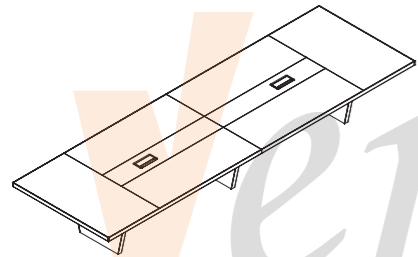

Meeting Table

Model:BS-H4815
Sile:4800Wx1500Dx750H