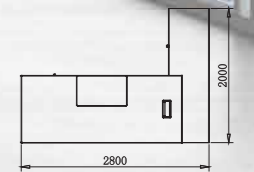

Boss series

Decision maker table
Color changeable, new style, fashion, fresh,
relaxed to build a beautiful presentation