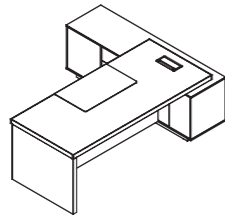

Model:BS-H4815
 Size:4800Wx1500Dx750H

Boss series

The way of life can be the same everyday. But the office meeting furniture can be totally different everyday. Our meetings series will provide you with furniture totally to your request.

Arts Furniture

Model:BS-H3612
Site:3600Wx1200Dx750H

Executive Desk

Model:BS-D2810
Sile:2800Wx2000Dx750H
Model:BS-D2610
Sile:2600Wx2000Dx750H
Model:BS-D2410
Sile:2400Wx2000Dx750H

Model:BS-Z2290
Sile:2200Wx1800Dx750H
Model:BS-Z2090
Sile:2000Wx1800Dx750H
Model:BS-Z1890
Sile:1800Wx1800Dx750H