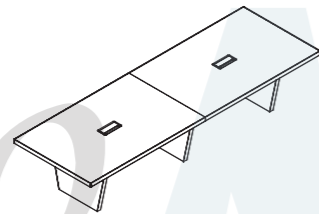

Model:BS-H3612
Sile:3600Wx1200Dx750H