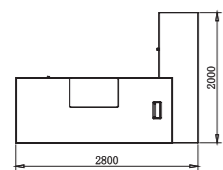

Model: BS-D2810
Size: 2800Wx2000Dx750H

Executive Desk structure diagram

Model:BS-D2810
Site:2800Wx2000Dx750H

Boss series

L" shape as the basic elements of structure,
More simple and full of aesthetic taste, the
whole profile is unique asymmetric structure,
virtual and Reality, patchwork, ethereal calm.
The new "Leading" design philosophy,
Extraordinary concept of modern office
space.