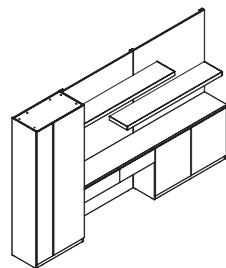

Model:BS-X1680
Sile:1600Wx800Dx750H

Meeting Table

Model:BS-H4815
Sile:4800Wx1500Dx750H

Model:BS-H3612
Sile:3600Wx1200Dx750H

Model:BS-H2412
Sile:2400Wx1200Dx750H

Cabinet

Model:BS-W2640
Sile:2800Wx400Dx2000H
Model:BS-W3040
Sile:3000Wx400Dx2000H
Model:BS-W3240
Sile:3200Wx400Dx2000H