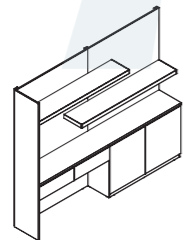

Model:BS-X1680
Sile:1600Wx800Dx750H

Meeting Table

Model:BS-H4815
Sile:4800Wx1500Dx750H

Model:BS-H3612
Sile:3600Wx1200Dx750H

Model:BS-H2412
Sile:2400Wx1200Dx750H

Cabinet

Model:BS-W2640
Sile:2800Wx400Dx2000H
Model:BS-W3040
Sile:3000Wx400Dx2000H
Model:BS-W3240
Sile:3200Wx400Dx2000H