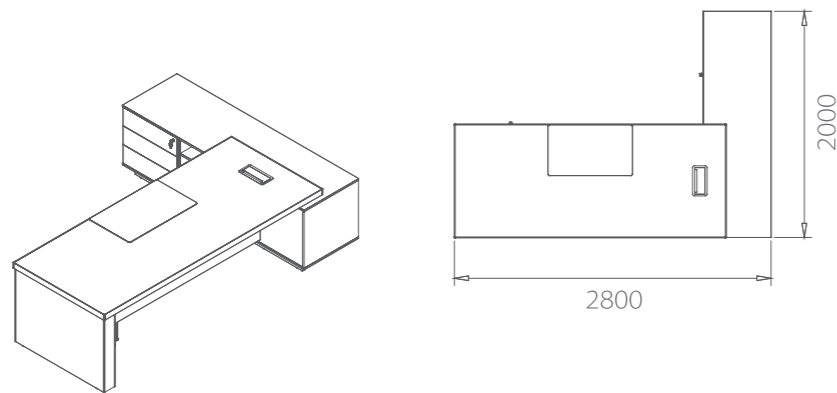

Boss series

BOSS, lead an minority trend.

There are such a group of wise men, even seen too many luxurious landscapes, but they not stay for the fame, what they need is a quiet and peace space.

They are at the top level of this society, with extraordinary achievements and good vision

They have high demands on the life and work
They own rich inner, extraordinary conversation, confidence and calm;

So they need a space to express their achievements and taste.

BOSS creating extraordinary office space, only a minority exclusive.

Arts
n i t u r e