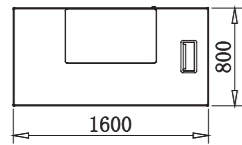

Model:BS-X1680
Site:1600Wx800Dx750H

Boss series

Furniture manufacturing is the technique for expressing artistic concept and boundless creativity. Therefore, the functionality, at this time, is not what the designer wishes to emphasize. They are refinement and artistry. Xinli speaks a strong but comfortable art language.