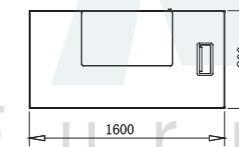

Model:BS-D2810
Site:2800Wx2000Dx750H

Model:BS-D2810
Site:2800Wx2000Dx750H

Executive Desk structure diagram

Model: BS-Z2290
 Size: 2200Wx1800Dx750H

Model:BS-Z2290
Site:2200Wx1800Dx750H

Model:BS-Z2290
Site:2200Wx1800Dx750H