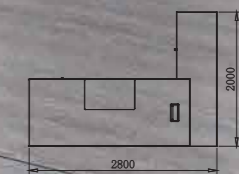

Model:BS-D2810
Site:2800Wx2000Dx750H

Model:BS-D2810
Site:2800Wx2000Dx750H

Executive Desk structure diagram

Model: BS-Z2290
 Size: 2200Wx1800Dx750H

Model:BS-Z2290
Site:2200Wx1800Dx750H

Model:BS-Z2290
Site:2200Wx1800Dx750H