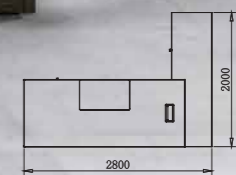

To give the product a low-key, steady visual senses

Imitation wood board with aluminum alloy edge,

with security corner metal parts, fine details

It shows we pursue a perfect quality.

ES-16

ES-15

Model:BS-D2810
Site:2800Wx2000Dx750H

Model: BS-D2810
Size: 2800Wx2000Dx750H

Executive Desk structure diagram

Model:BS-D2810
Site:2800Wx2000Dx750H

Boss series

L" shape as the basic elements of structure,
More simple and full of aesthetic taste, the
whole profile is unique asymmetric structure,
virtual and Reality, patchwork, ethereal calm.
The new "Leading" design philosophy,
Extraordinary concept of modern office
space.