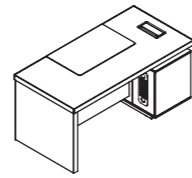

Arts Furniture

Model:BS-H3612
Site:3600Wx1200Dx750H

Executive Desk

Model:BS-D2810
Sile:2800Wx2000Dx750H
Model:BS-D2610
Sile:2600Wx2000Dx750H
Model:BS-D2410
Sile:2400Wx2000Dx750H

Model:BS-Z2290
Sile:2200Wx1800Dx750H
Model:BS-Z2090
Sile:2000Wx1800Dx750H
Model:BS-Z1890
Sile:1800Wx1800Dx750H