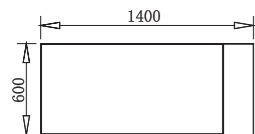

Model:BS-C1460
Site:1400Wx600Dx450H