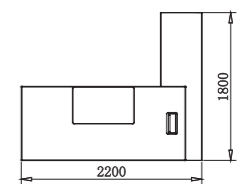

Model: BS-D2810
Size: 2800Wx2000Dx750H

Executive Desk structure diagram

Model:BS-D2810
Site:2800Wx2000Dx750H

Boss series

L" shape as the basic elements of structure,
More simple and full of aesthetic taste, the
whole profile is unique asymmetric structure,
virtual and Reality, patchwork, ethereal calm.
The new "Leading" design philosophy,
Extraordinary concept of modern office
space.