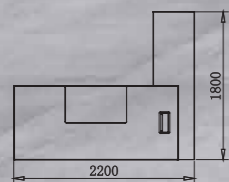

Boss series

Simple look with intelligent design, by adding the elements of modernity and humanity, Each product is with lenique and distinctive style and characteris enhancing the "charisma" for being an executive, And providing a natural "feel and touch" with comfortable settings.

Model: BS-Z2290
Site: 2200Wx1800Dx750H