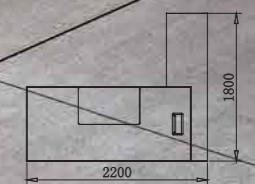

Model:BS-D2810
Site:2800Wx2000Dx750H

Model:BS-D2810
Site:2800Wx2000Dx750H

Executive Desk structure diagram

Model: BS-Z2290
 Size: 2200Wx1800Dx750H

Model:BS-Z2290
Site:2200Wx1800Dx750H

Model:BS-Z2290
Site:2200Wx1800Dx750H